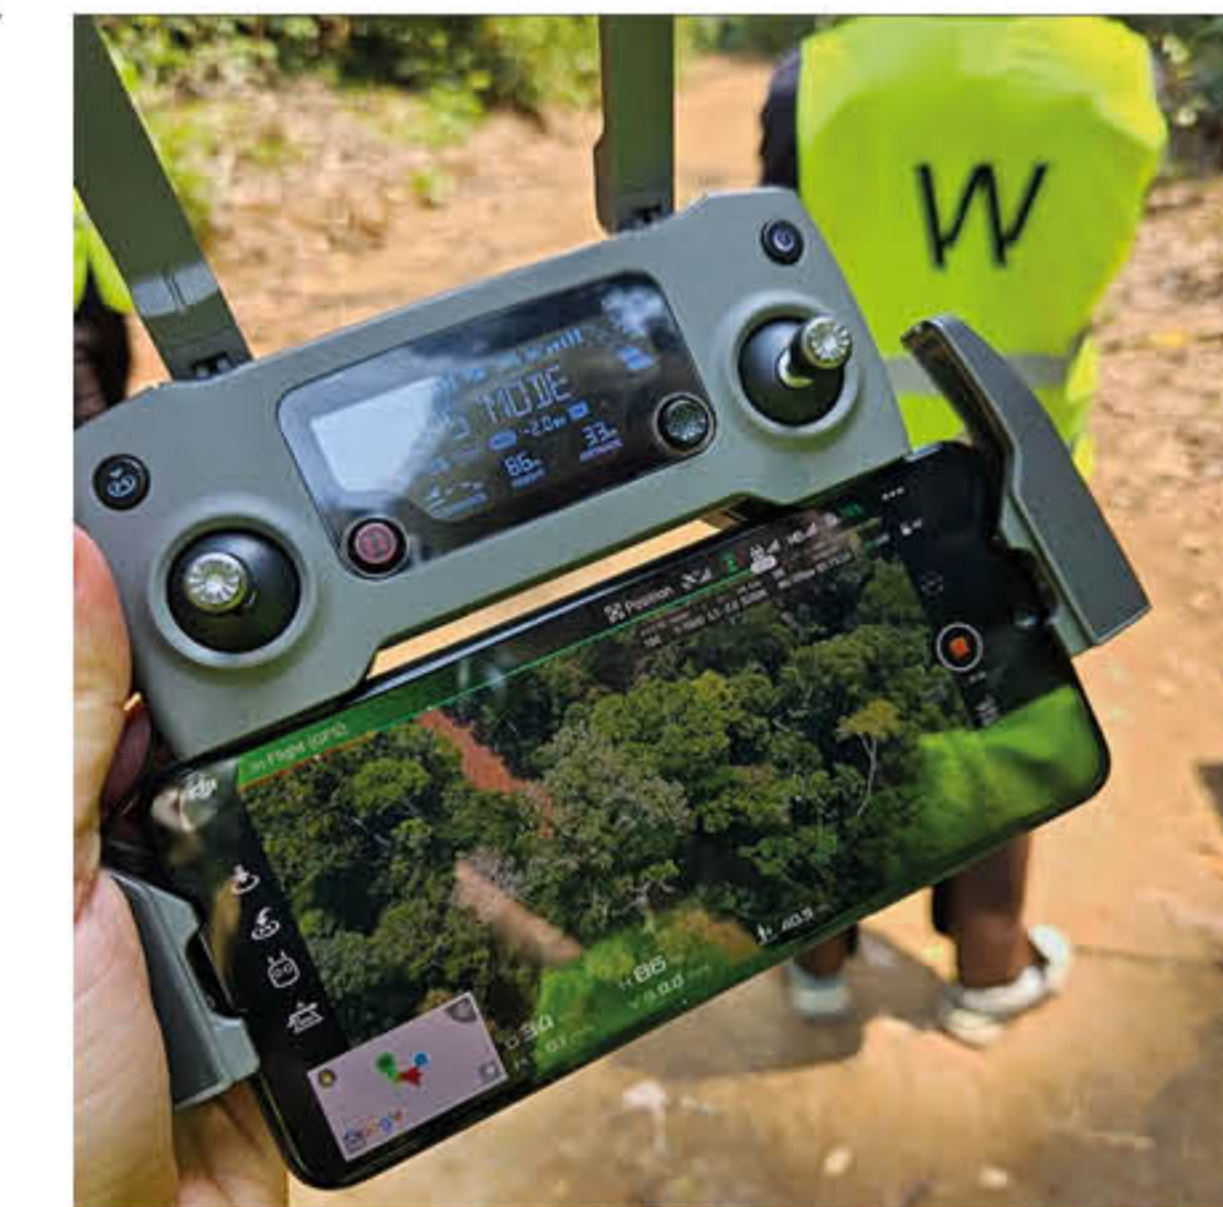

Tomorrow

Technology for a Sustainable Future.